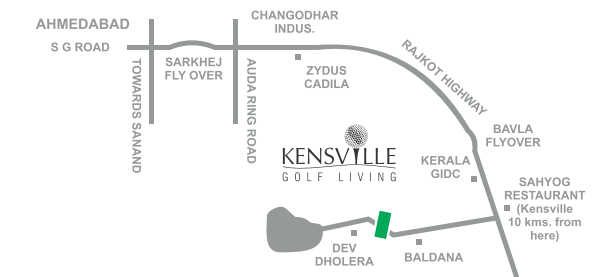

way to kensville

SAVVY Infrastructures Pvt. Ltd.
www.savvygroup.in

KENSVILLE
GOLF LIVING
www.kensville.co.in

B-900, Shapath-4, Opp. Karnavati Club, -
S.G. Highway, A'bad - 380051.
Tel: +91-79-4000 2900 / 6666 3636
Fax: +91-79-4000 2929
Mail : marketing@kensville.co.in